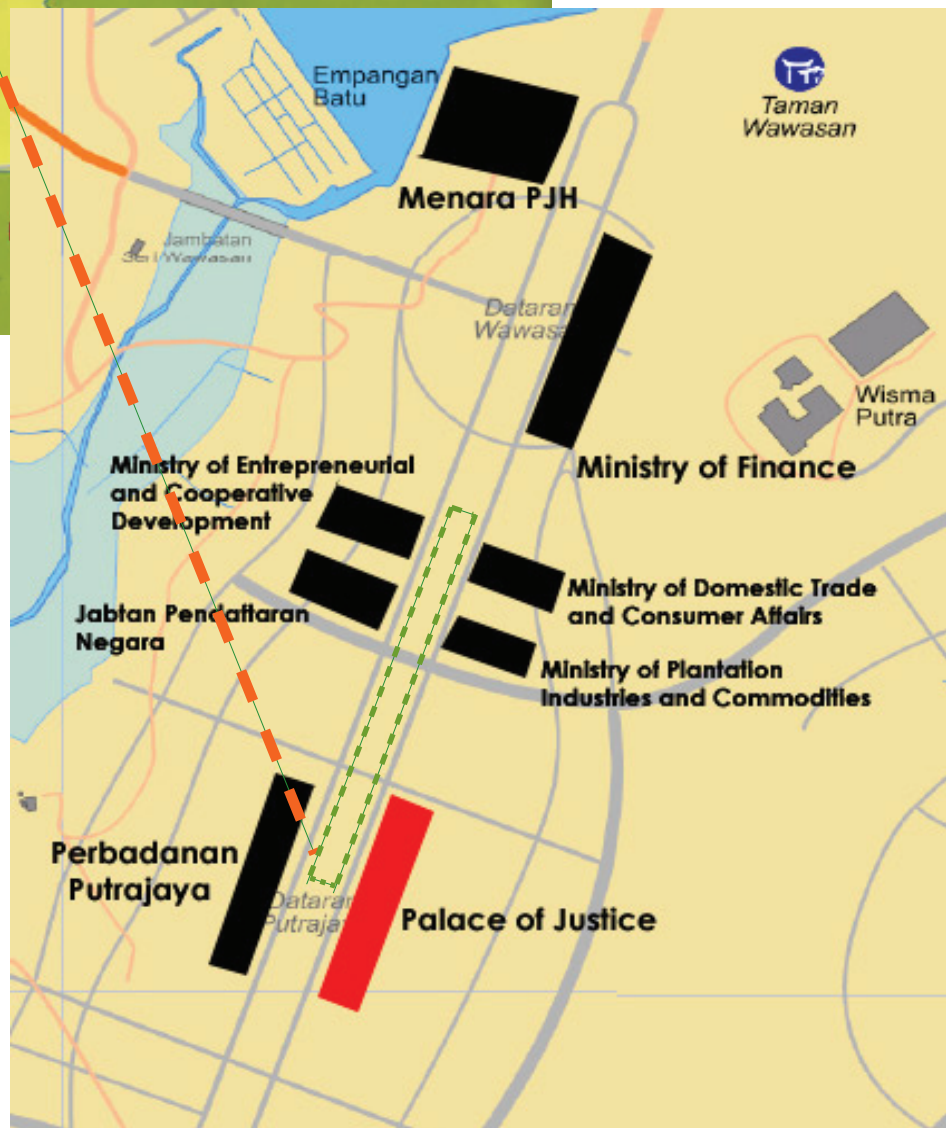

LOCATION MAP:

1st Putrajaya International  
12 Hr Walk 2008

Venue:  
Dataran Putrajaya, Putrajaya  
Malaysia

Date:  
13th Dec ~ 14th Dec 2008

Time:  
20:00 ~ 08:00

Walking Route 

Total Distance 1 Lap = 1km

PERSATUAN LUMBA JALAN KAKI MALAYSIA  
Race Walking Association of Malaysia  
39 Jalan SS 5A/6, 47301 Petaling Jaya,  
Selangor Malaysia.